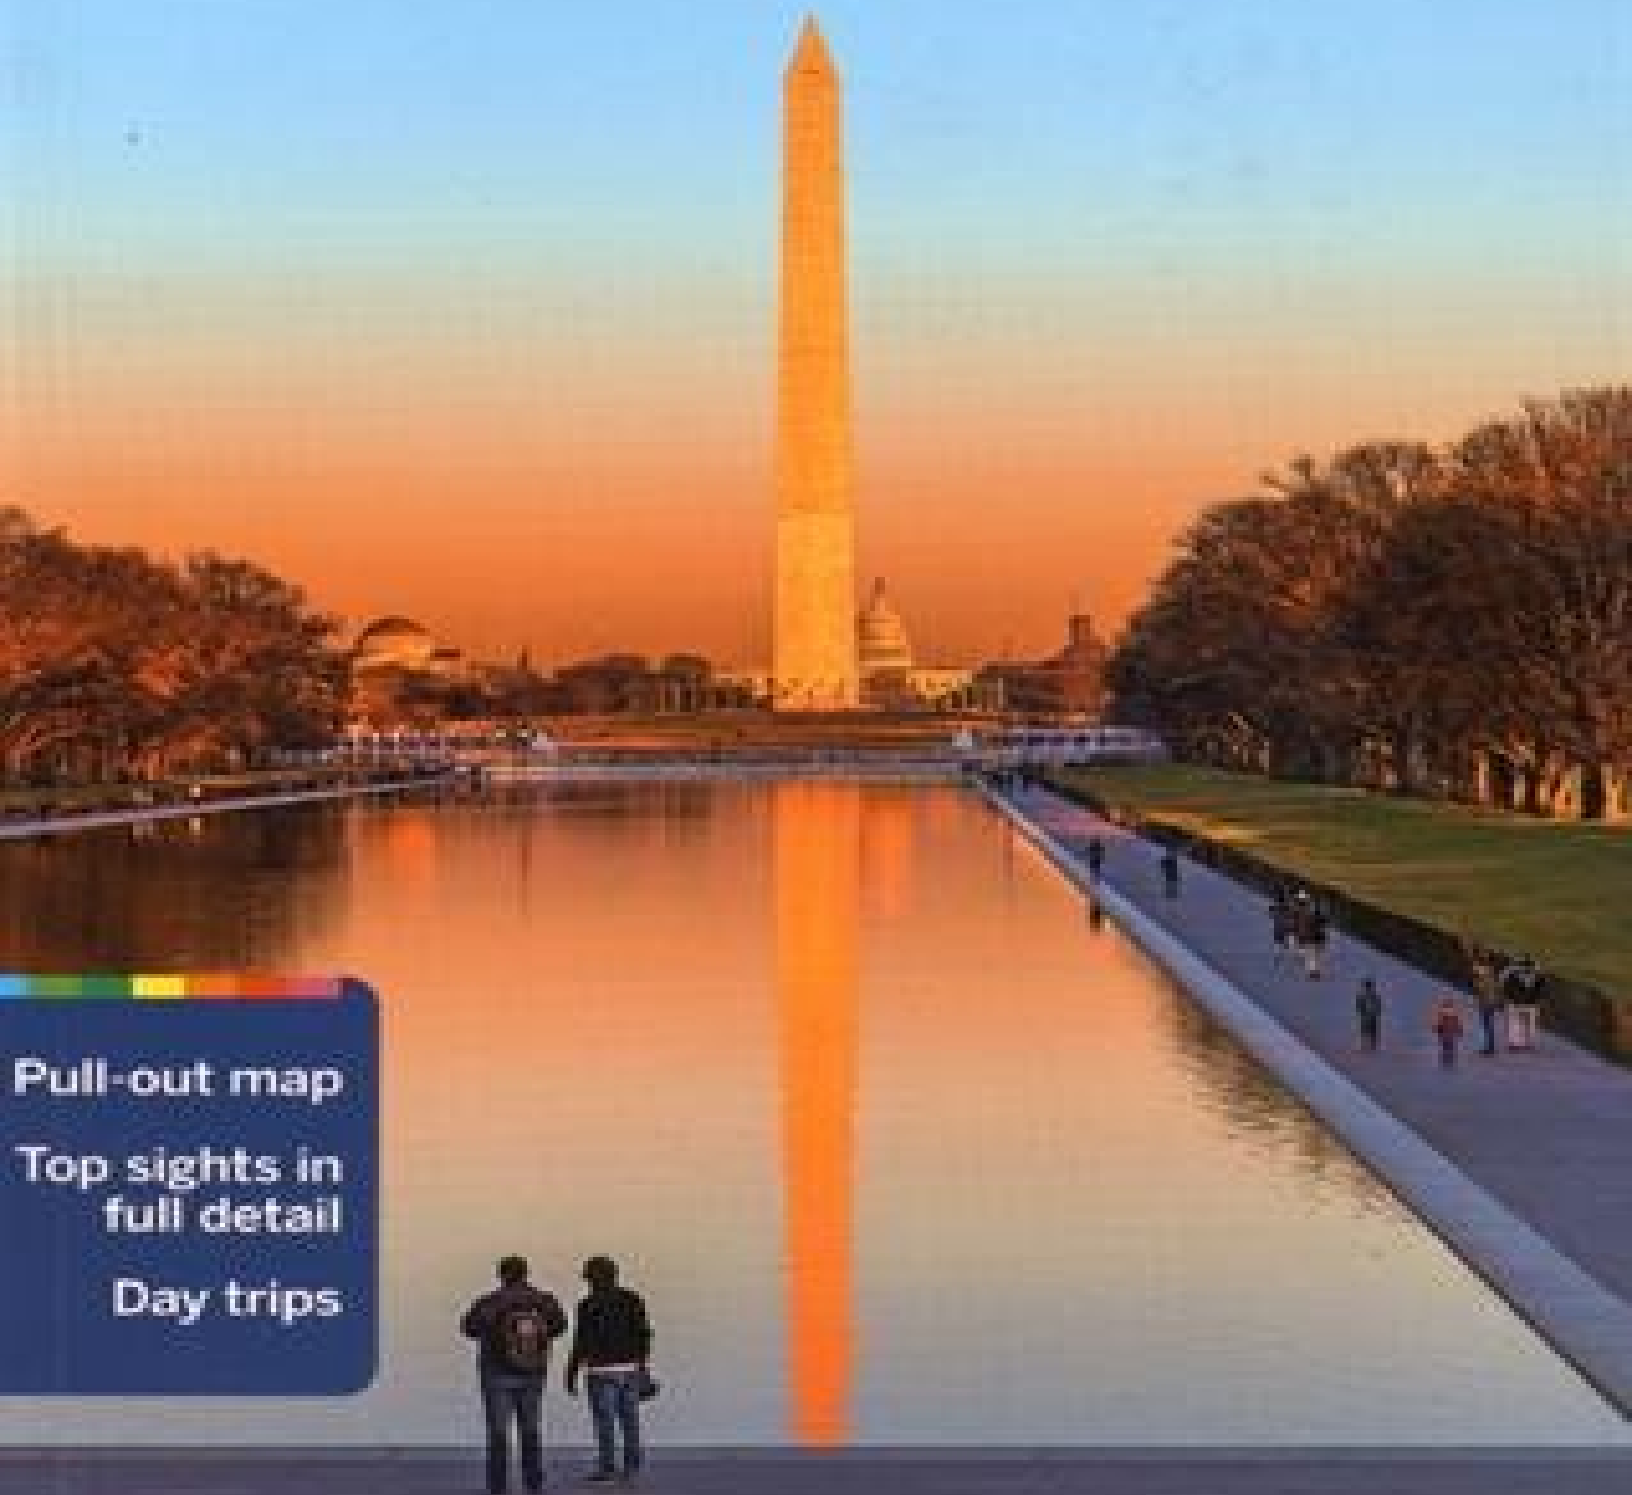

The Lonely Planet logo, featuring the words "lonely planet" in a lowercase, sans-serif font, with a white circular outline around the word "planet".

lonely planet

Washington, DC

 Pull-out map

Top sights in
full detail

Day trips

Resumo de Lonely Planet Washington, DC

[Acesse aqui a versão completa deste livro](#)